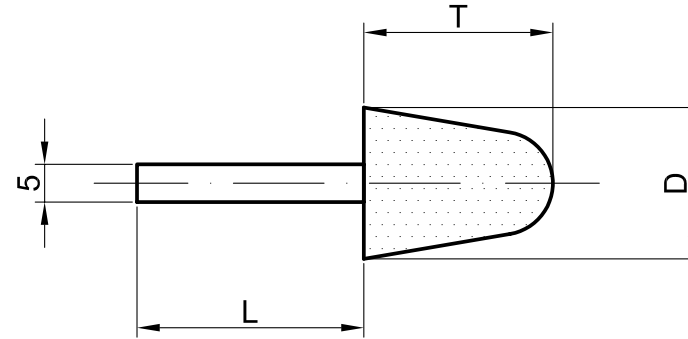

Shape 52

Scale .....

Dis. ....

Date .....

Shape 52

Dim. .... $D \times T \ S-L$

Customer Drawing N°:

.....

SAINT-GOBAIN
ABRASIVES

Saint-Gobain Abrasivi S.p.A. 20094 Corsico (MI) Italia