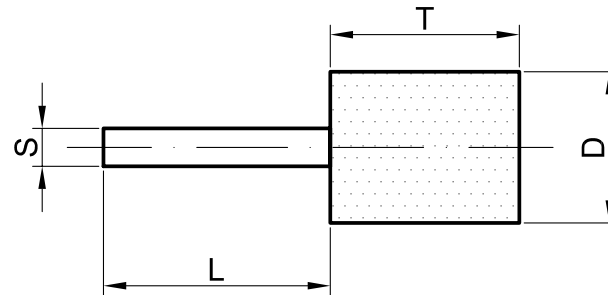

Shape 52

Scale .....

Dis. ....

Date .....

Shape 52

Dim. .... $D \times T \ S-L$

Customer Drawing N°:

.....

SAINT-GOBAIN
ABRASIVES

Saint-Gobain Abrasivi S.p.A. 20094 Corsico (MI) Italia