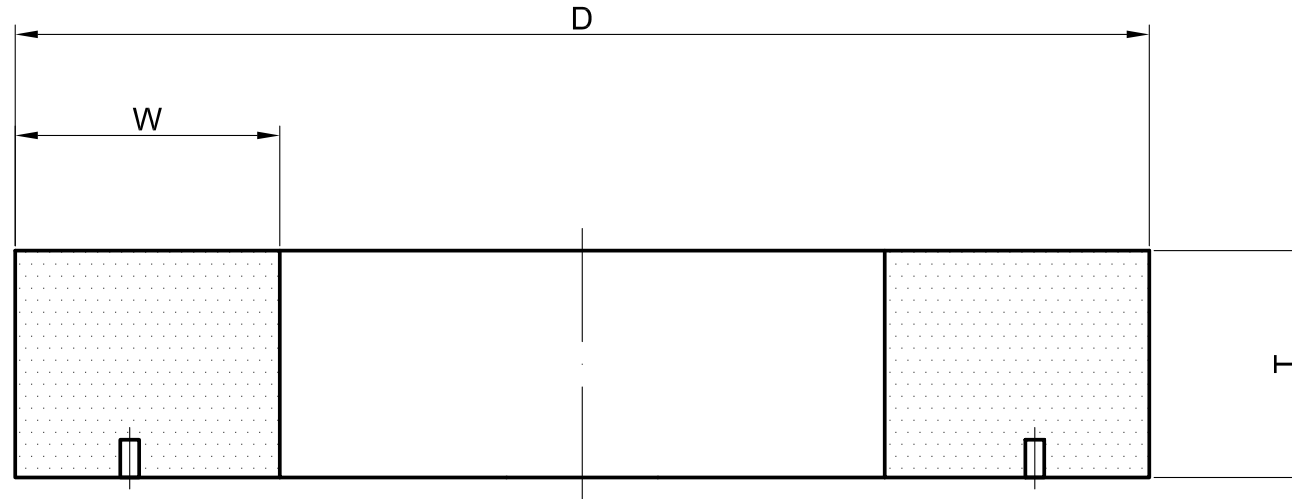

Date

Shape 36

Dim. D x T x H

Customer Drawing N°:

SAINT-GOBAIN
ABRASIVES

Saint-Gobain Abrasivi S.p.A. 20094 Corsico (MI) Italia

Shape 37

Scale