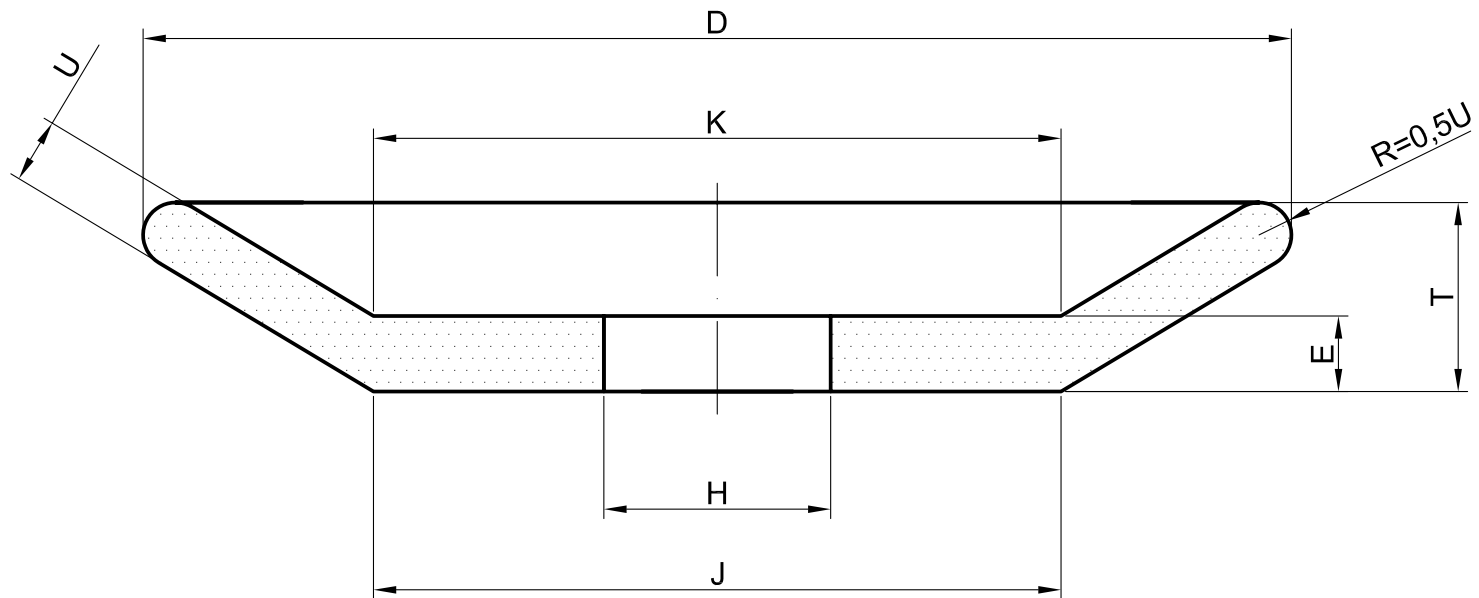

Date

Shape 12

Dim. D x T x H J-U-W-E

Customer Drawing N°:

SAINT-GOBAIN
ABRASIVES

Saint-Gobain Abrasivi S.p.A. 20094 Corsico (MI) Italia

Shape 13

Scale