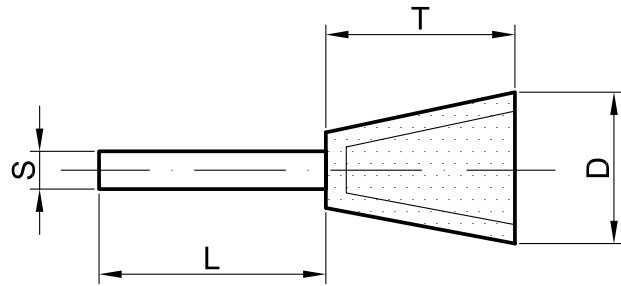

Shape 52

Scale .....

Dis. ....

Date .....

Shape 52

Dim. .... $D \times T \ S-L$

Customer Drawing N°:

.....

SAINT-GOBAIN
ABRASIVES

Saint-Gobain Abrasivi S.p.A. 20094 Corsico (MI) Italia